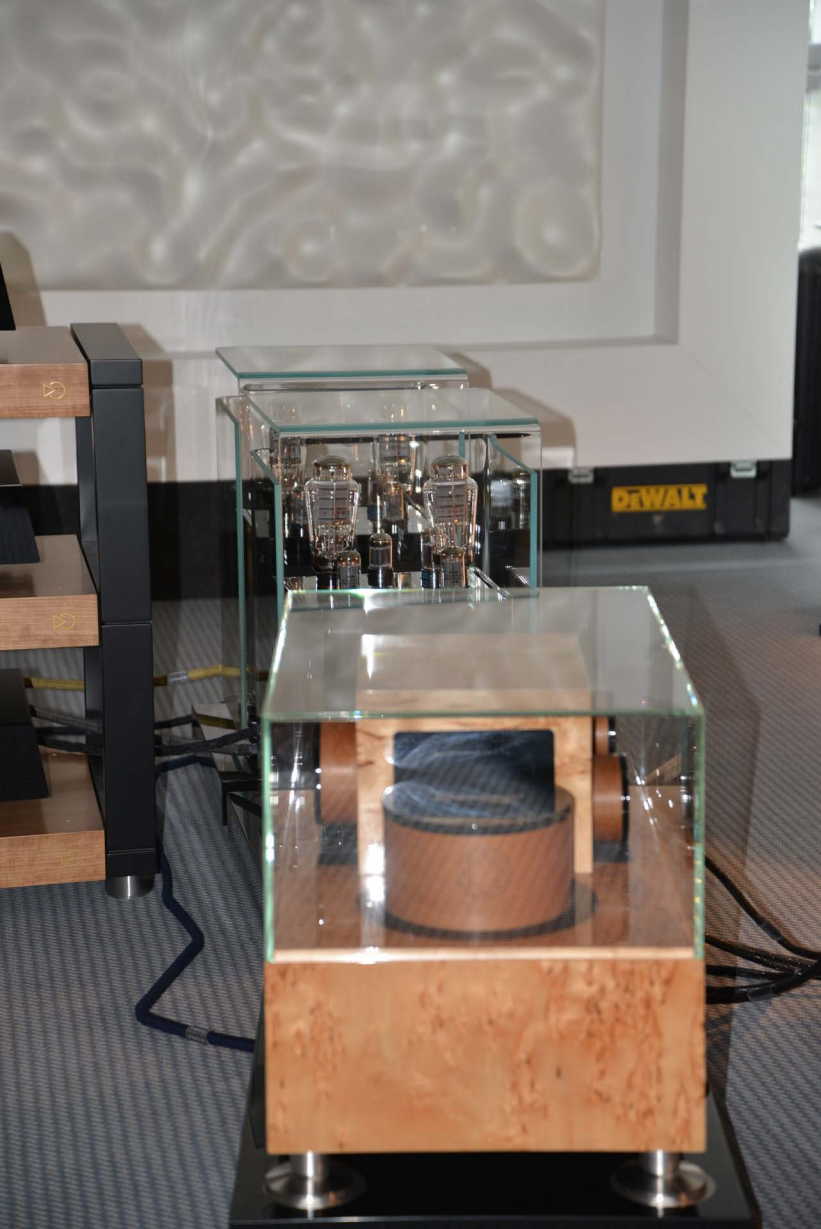

Kawero!

bibacord  
KRONOS  
totaldac

ENGSTROM ENGSTROM

Kawero  
musical art

ENGSTROM ENGSTROM

Kav  
made

OrWALY

bibacord  
KRONOS  
totaldac

KRONOS  
totaldac

DEWALT

ENGSTROM ENGSTROM

THE MONICA  
PRE-AMPLIFIER AND PHONO-STAGE

MADE IN SWEDEN  
CE RoHS

POWER AND CONTROL

CAUTION  
UNSAFE TO TOUCH  
ALL COMPONENTS ARE HOT TO THE TOUCH  
DURING OPERATION. KEEP HANDS AND  
FINGERS AWAY FROM ALL SURFACES  
WHILE THE UNIT IS ON.