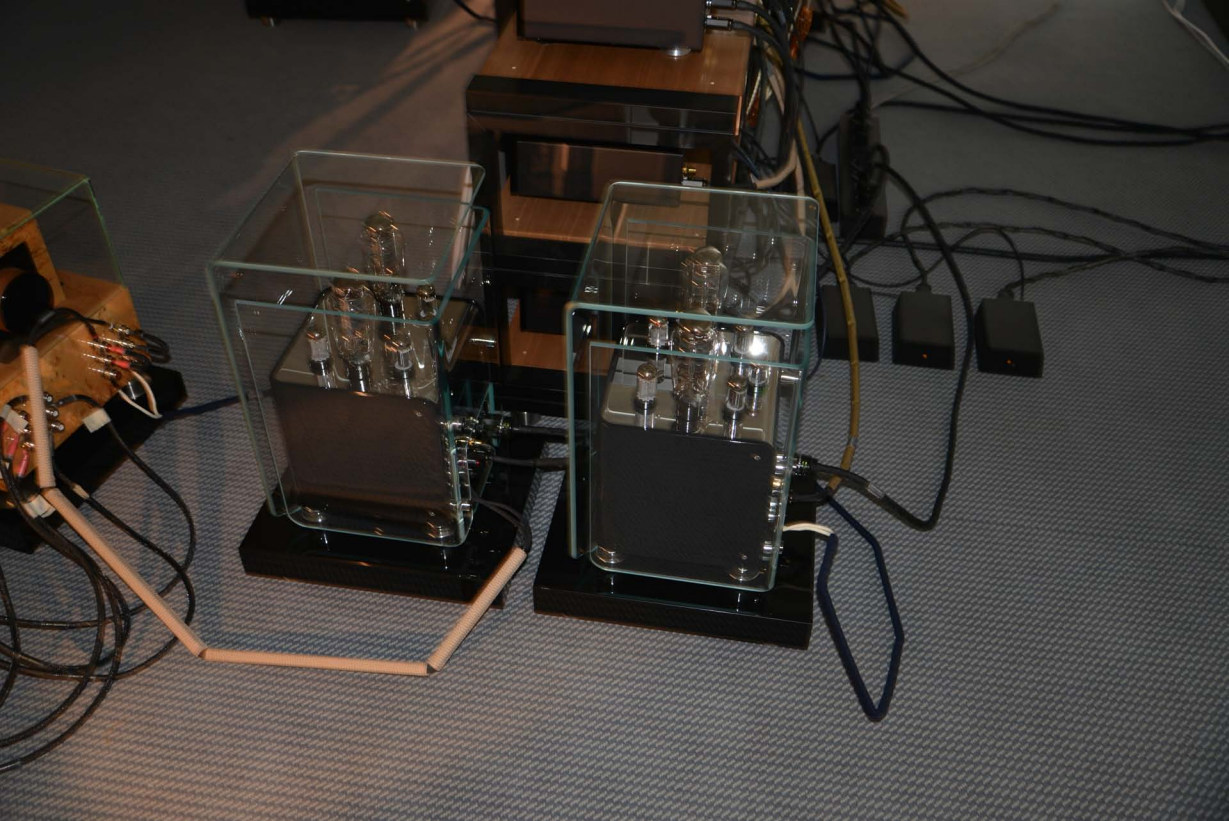

KRONOS  
totaldac

DEWALT

ENGSTROM ENGSTROM

THE MONICA  
PRE-AMPLIFIER AND PHONO-STAGE

MADE IN SWEDEN  
CE RoHS

POWER AND CONTROL

CAUTION  
UNSAFE TO TOUCH  
ALL COMPONENTS ARE HOT TO THE TOUCH  
DURING OPERATION. KEEP HANDS AND  
FINGERS AWAY FROM ALL SURFACES  
WHILE THE UNIT IS ON.