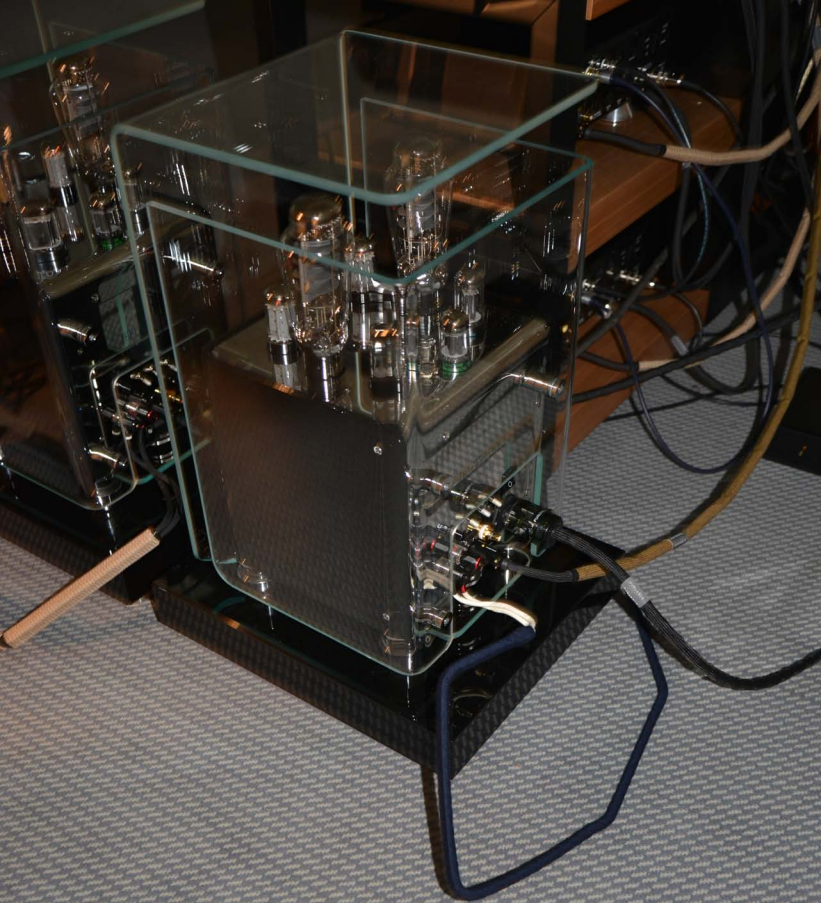

KRONOS  
totaldac

DEWALT

ENGSTROM ENGSTROM

THE MONICA  
PRE-AMPLIFIER AND PHONO-STAGE

MADE IN SWEDEN  
CE RoHS

POWER AND CONTROL

CAUTION  
UNSAFE TO TOUCH  
ALL COMPONENTS ARE HOT TO THE TOUCH  
DURING OPERATION. KEEP HANDS AND  
FINGERS AWAY FROM ALL SURFACES  
WHILE THE UNIT IS ON.